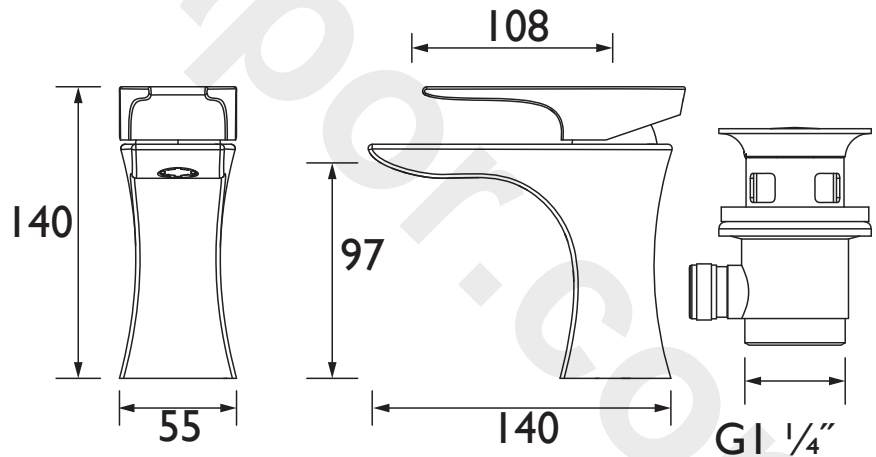

### Specification

Product Type:	Bathroom Taps
Main Construction Material:	Brass
Mount Type:	Deck Mounted
Handle Type:	Lever Handle
Connection Inlet:	M10 Flexible Tails
Connection Outlet:	M24 5lpm Flow Limiter
Number of Tap Holes:	1
Valve/Cartridge Type:	35mm Single Lever Cartridge
Plumbing System Requirements:	Suitable for all plumbing systems
Minimum Dynamic Pressure (bar):	0.2 bar
Maximum Dynamic Pressure (bar):	5.0 bar
Maximum Hot Water Temperature °C:	65°C
Maximum Static Pressure (bar):	10 bar
Flow Type:	Single Flow
Isolation Included:	No

### Dimensions (measurements in mm)